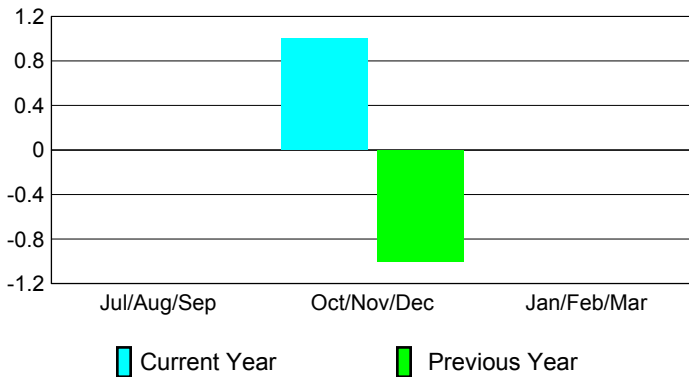

2009-2010 GMT Quarterly Report for District (or Undistricted) **District 2 S5**

GMT: **JOHN 'JACK' R FERGUSON**

Location: **TEXAS**

GMT CA: **1**

CLUBS

Club Results
2009-2010

Clubs
2008-2009

Month	New Club Goal	Actual New Clubs	Actual Dropped Clubs	Gain/Loss of Clubs	Gain/Loss of Clubs
Jul/Aug/Sep	1	0	0	0	0
Oct/Nov/Dec	0	1	0	1	-1
Jan/Feb/Mar	1	0	0	0	0
Totals	2	1	0	1	-1

Club Results 2009-2010

Goal, New, Dropped, Gain/Loss

Comparison of Club Gain/Loss

Current Year Compared to the Previous Year

YTD Status Quo Clubs 2009-2010

Status Quo Clubs Compared to Status Quo Members

MEMBERSHIP