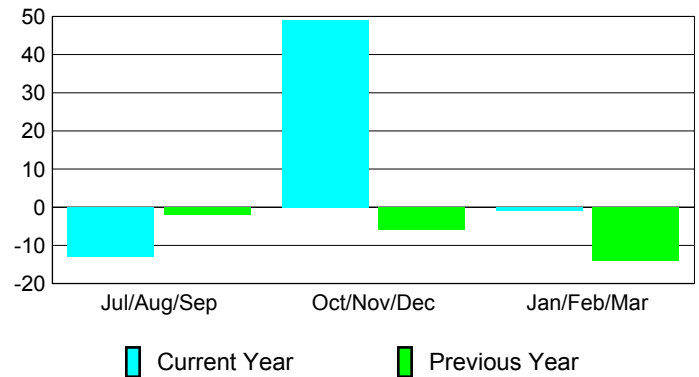

Membership Results
2009-2010

Membership
2008-2009

Month	Net Memb Goal	Actual New Memb	Actual Dropped Memb	Gain/Loss of Memb	Gain/Loss of Memb
Jul/Aug/Sep	39	89	-102	-13	-2
Oct/Nov/Dec	15	132	-83	49	-6
Jan/Feb/Mar	39	79	-80	-1	-14
Totals	93	300	-265	35	-22

Membership Results 2009-2010

Goal, New, Dropped, Gain/Loss

Comparison of Membership Gain/Loss

Current Year Compared to the Previous Year

Gender Comparison 2009-2010

Jul/Aug/Sep

Oct/Nov/Dec

Jan/Feb/Mar