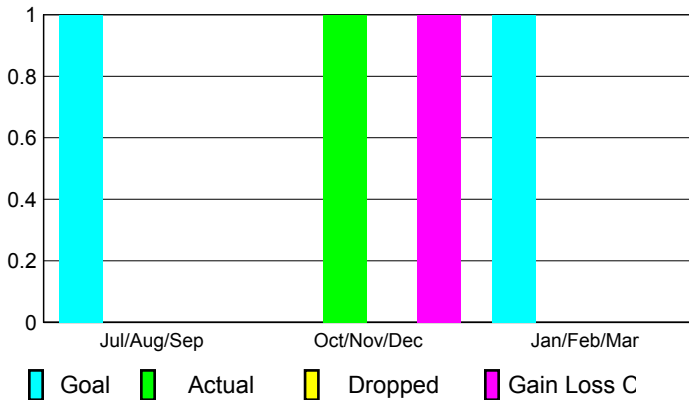

2009-2010 GMT Quarterly Report for District (or Undistricted) **District 2 S5**

GMT: **JOHN 'JACK' R FERGUSON**

Location: **TEXAS**

GMT CA: **1**

CLUBS

Club Results
2009-2010

Clubs
2008-2009

Month	New Club Goal	Actual New Clubs	Actual Dropped Clubs	Gain/Loss of Clubs	Gain/Loss of Clubs
Jul/Aug/Sep	1	0	0	0	0
Oct/Nov/Dec	0	1	0	1	-1
Jan/Feb/Mar	1	0	0	0	0
Totals	2	1	0	1	-1

Club Results 2009-2010

Goal, New, Dropped, Gain/Loss

Comparison of Club Gain/Loss

Current Year Compared to the Previous Year

YTD Status Quo Clubs 2009-2010

Status Quo Clubs Compared to Status Quo Members

MEMBERSHIP