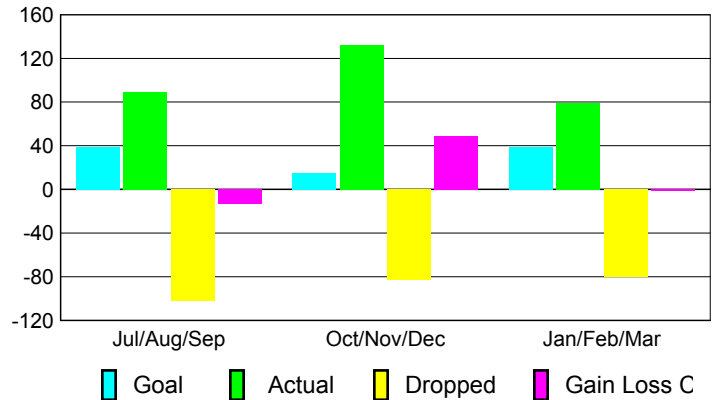

Membership Results 2009-2010

Goal, New, Dropped, Gain/Loss

Comparison of Membership Gain/Loss

Current Year Compared to the Previous Year